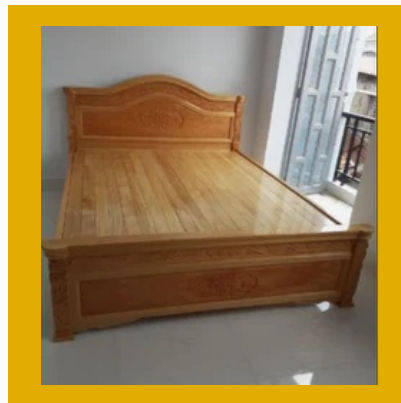

Wooden King Size Cot